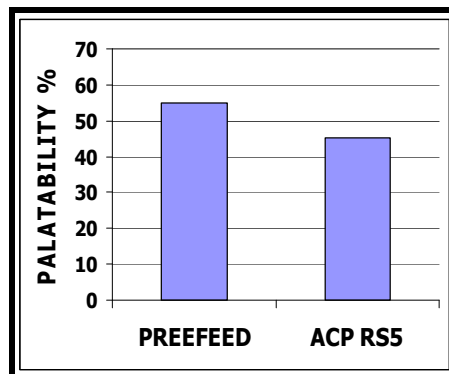

PEST CONTROL RESEARCH

NEW 'PREEFEED' CEREAL BAIT

PRE-FEEDING SOLUTIONS for use PRIOR TO ALL OPERATIONS

HIGHLY PALATABLE FORMULATION exceeds industry standard

- Tested and proven to be one of the most effective pre-feed baits available in NZ
- Highest quality 18mm diameter 'starter size' non-toxic cereal pellet
- Formulated using the finest ingredients sourced from Canterbury
- Suitable for ground and aerial operations in all environments & climates
- Palatability has exceeded industry standard RS5 in comprehensive trials
- Standard and custom lured and pellet size as required
- Bagged in 25 kg packs or custom as required

25 kg bags $41.50

Bulk 500kg+ $40.50

BAITS, TRAPS & OTHER SUPPLIES www.pestcontrolresearch.co.nz

5/25 Opawa Road, Opawa, PO Box 7223, Christchurch, New Zealand
Phone (03) 372 1580, Fax (03) 372 1581, Email info@pcr.co.nz